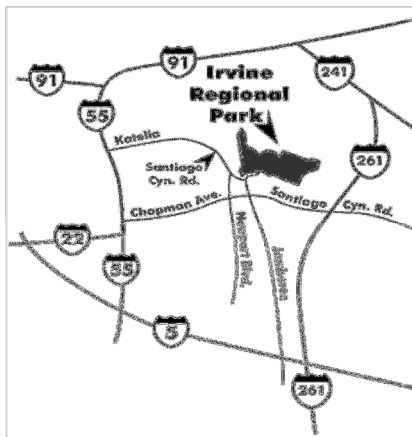

# Veterinary Cancer Group Family Reunion 2010

At Veterinary Cancer Group, we feel that you are a part of our family, so let's all keep in touch.

The party will be at Irvine Regional Park and is "pot-luck" so share your favorite dish with us! So we can keep track of who's bringing what, please RSVP. (949)552-8274

Sunday  
September 26<sup>th</sup>  
11:00-4:00

Park admission is \$5.00

Dogs welcome (leash required)